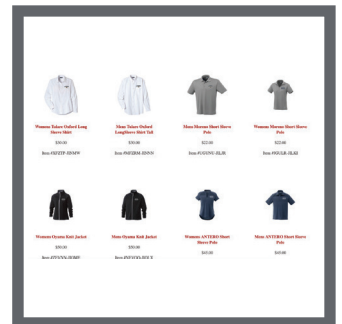

**FREE
SETUPS**

**FREE
GOODS**

**END QUANTITY
PRICING (EQP)**

**24HR SHIPPING
ON SELECT PRODUCTS**

**QUARTERLY
PRODUCT SPOTLIGHT**

**CELEBRATION
AWARD**

**ANNUAL TOTY
RECOGNITION WATCH**

**MATCH COMPETITOR
PRICING (L, K, O)**